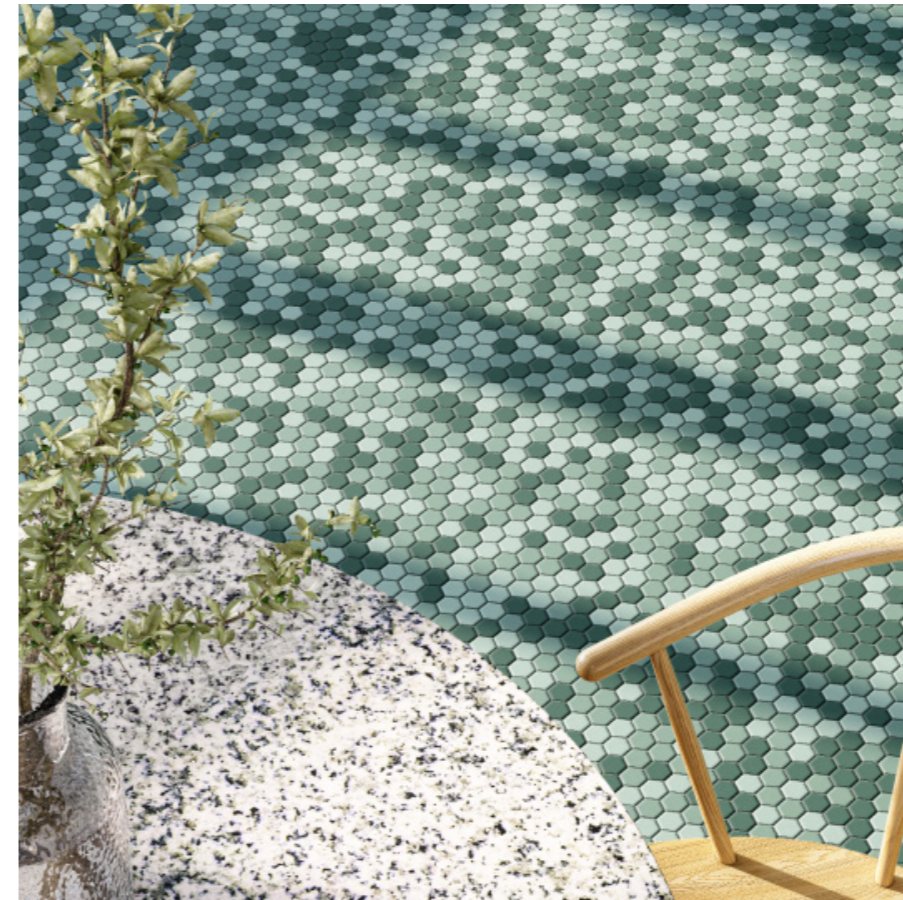

2.5 x 2.8 cm
1" x 1 1/64"

Colore fuga consigliato
Recommended grout colour
Mapei 114 - Kerakoll 10 - Litokol 140

American bar,
Mix 4, Muschio, Lichene, Felce
W 30 H 30 cm

Eden

Kitchen

Kitchen

Modulo montato su rete
Net mounted module