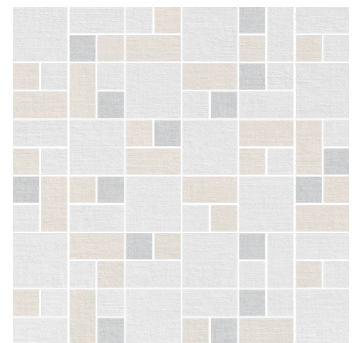

# RHYME

---

shown on front: **28503 12x24** Ivory Staccato & **28500A/M12ROMAN** Soprano Mosaic

Rhyme by Florida Tile is the newest color body series inspired by a traditional linen fabric look. Throughout the history of design, linen looks have been popular for their textural richness and simplicity of natural fibers. Today the combination of textures is ever more popular with the mix of natural stone, glass and other elements. A linen look can be both contemporary and timeless, with a monochromatic palette and mix of simple but elegant texture.

# IVORY STACCATO

above: **28503 12x24** Ivory Staccato & **28500A/M12ROMAN** Soprano Mosaic

**28503 12x24**  
Ivory Staccato

**28503/M1x6**  
Ivory Staccato Bar Mosaic

**28500A/M12ROMAN**  
Soprano Roman Mosaic  
(Ivory Staccato, Almond Note  
& Silver Melody)