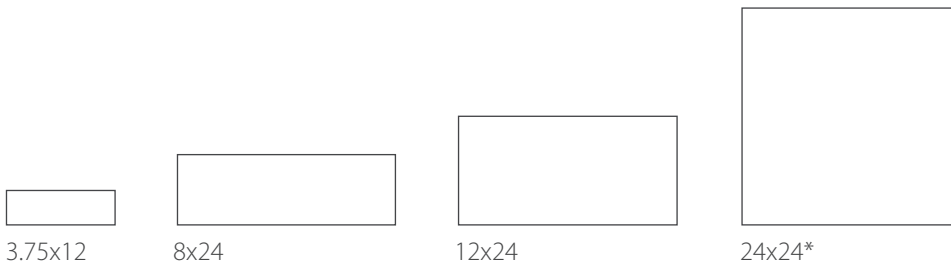

ENC3G/L2.4x12

Beauty Ingot Listello
Glossy Ceramic

*polished only

CHARM

ENC40 Charm

ENC4P Charm (polished)

FIELD TILE FORMATS

MOSAIC & LISTELLO