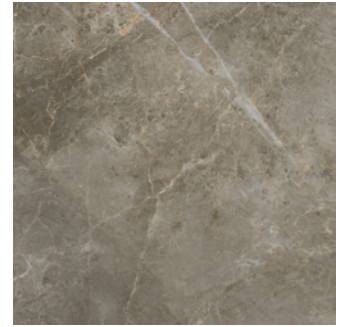

ENC40 Charm
ENC4P Charm (polished)

FIELD TILE FORMATS

3.75x12

8x24

12x24*

24x24**