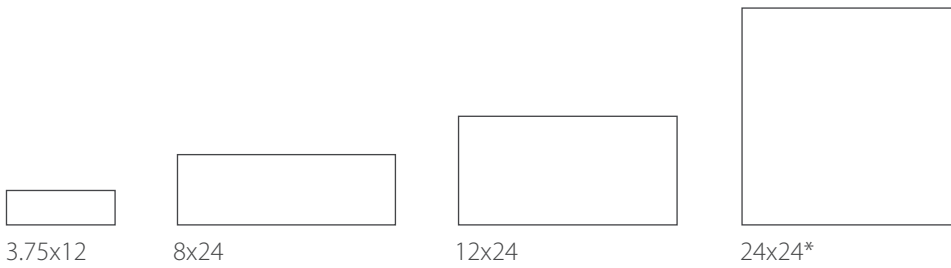

Honesty Ingot Listello
Glossy Ceramic

*Enchant Honesty 12x24 Polished is 8mm.

**polished only

GRACE

ENC20 Grace
ENC2P Grace (polished)

FIELD TILE FORMATS

MOSAIC & LISTELLO

ENC20/M122
Grace 36pc Mosaic
(matte only)