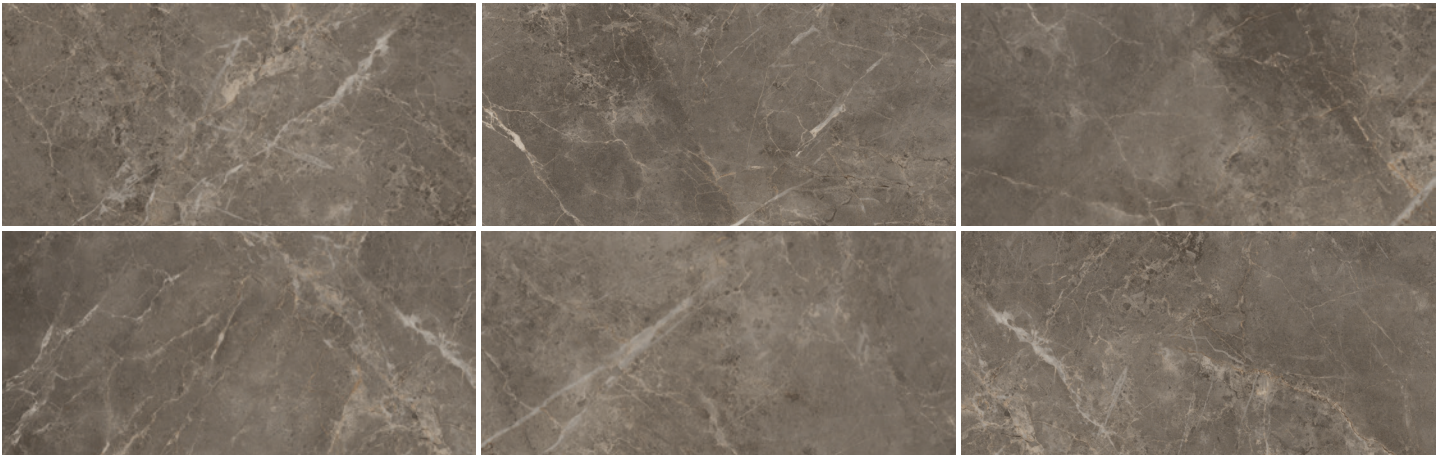

CHARM

ENC40 Charm

ENC4P Charm (polished)