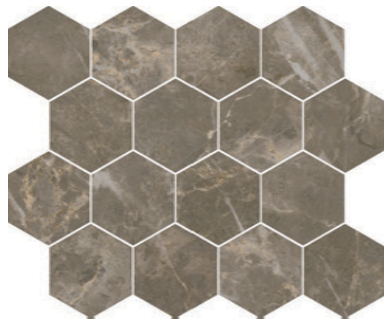

ENC40M3x3HEX

ENC4P/M3x3HEX (polished)
Charm Hexagon Mosaic

Charm Ingot Listello
Glossy Ceramic

*polished only